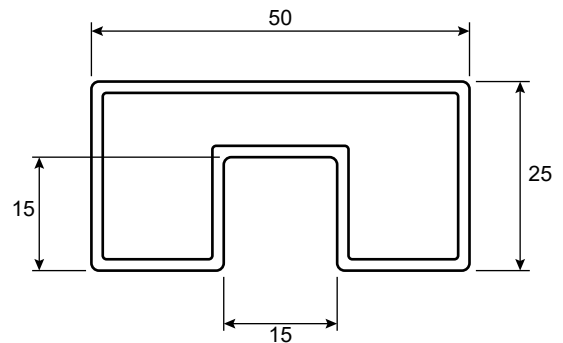

PRODUCT TYPE/
**Tube Slotted 21mm x
 25mm Stainless Steel**

TECHNICAL DETAILS/

- Tube Slotted 21mm x 25mm Stainless Steel
- Wall thickness 1.5mm
- Length : 5800mm
- Slot width 14mm x 14mm
- 316L Stainless Steel

CODE

SR21X25-58

AVAILABLE FINISHES/

- Polished
- Satin
- Black

PRODUCT TYPE/
**Tube Slotted 25mm x
 50mm Stainless Steel**

TECHNICAL DETAILS/

- Tube Slotted 25mm x 50mm Stainless Steel
- Wall thickness 1.5mm
- Length : 5800mm
- Slot width 15mm x 15mm
- 316L Stainless Steel

CODE

SR25x50-58

AVAILABLE FINISHES/

- Polished
- Satin
- Black